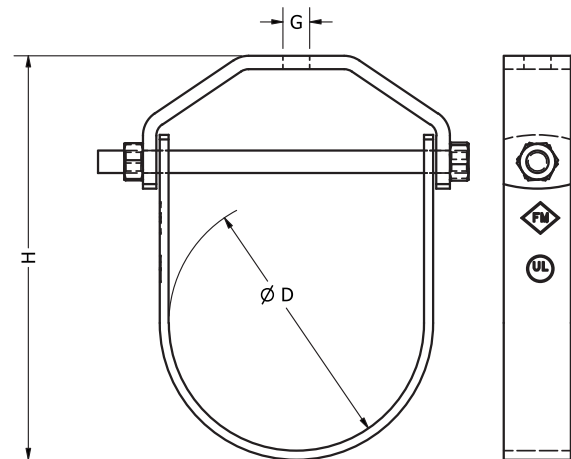

Features & Benefits

- Approved by Factory Mutual (FM) and Underwriters Laboratories (UL)
- Complies with Manufacturer's Standardization Society - MSS-SP-58 and MSS-SP-69 (Type 1)
- Allows vertical pipe alignment after installation
- Can be provided with noise insulating high quality EPDM lining
- Can be provided with load distributing metal sleeve